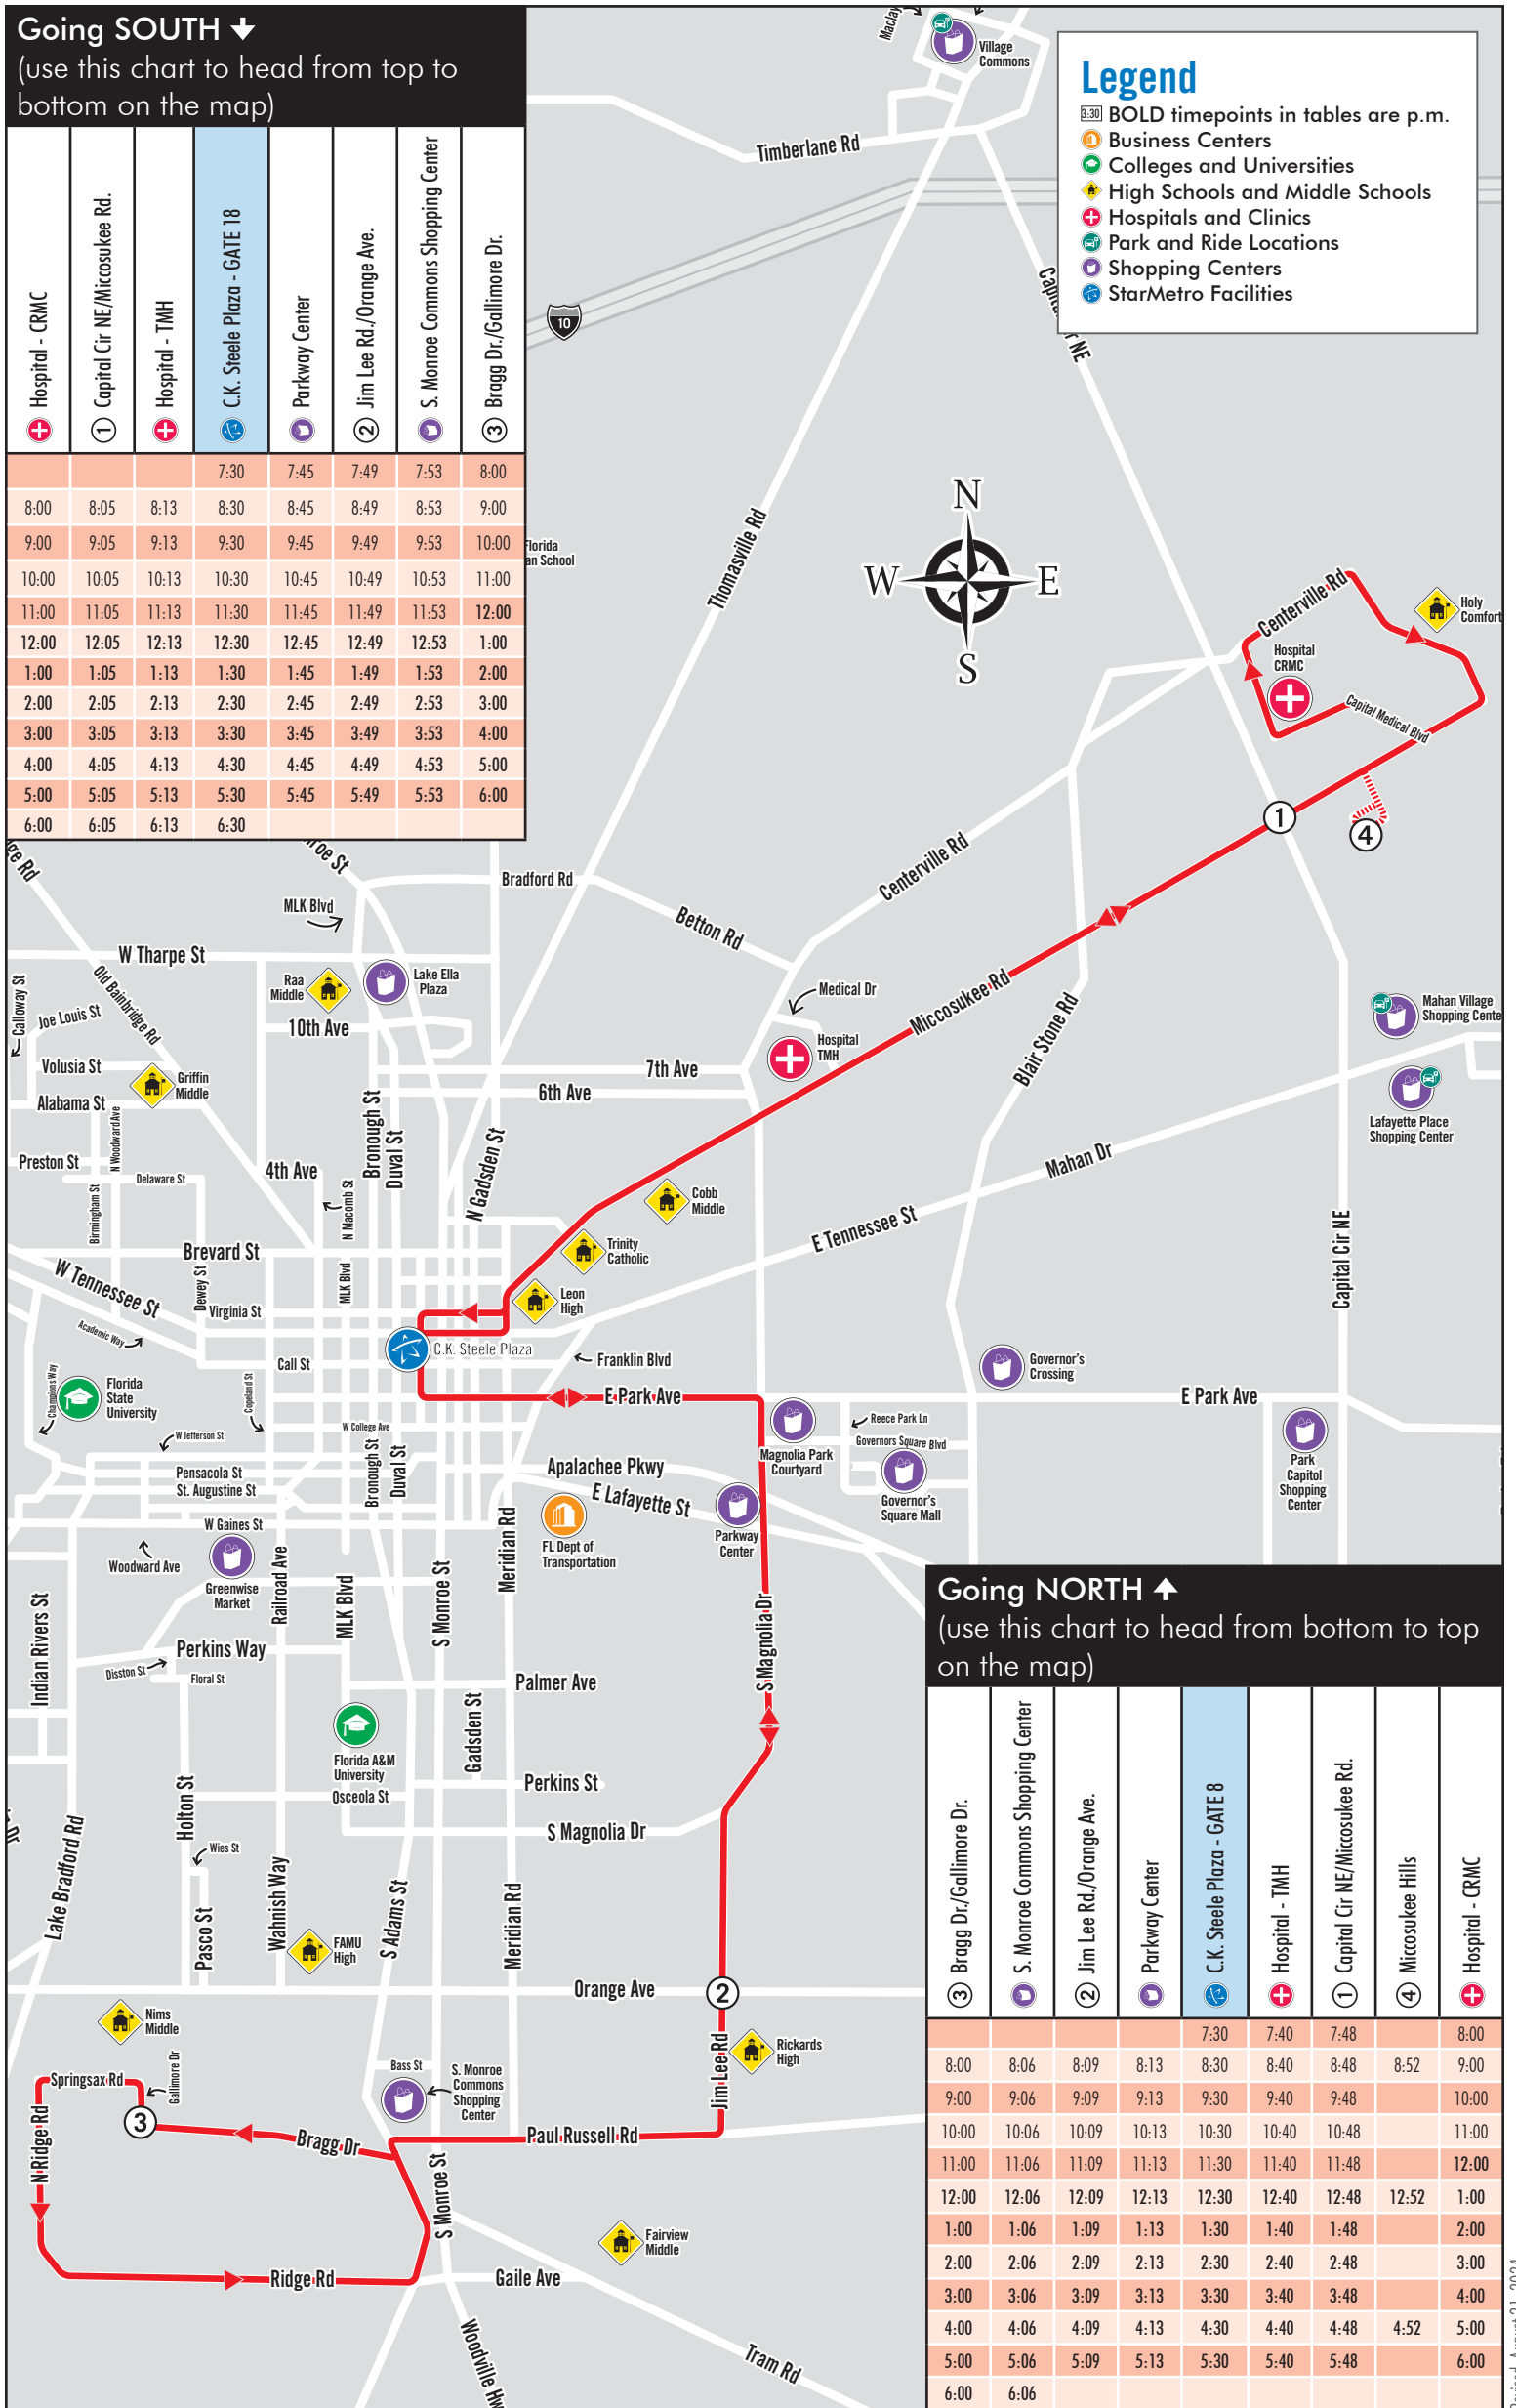

Gulf Route (Saturdays)

Ridge Rd., C.K. Steele Plaza, Hospital - TMH, Hospital - CRMC
Saturday (7:30 a.m. - 6:30 p.m.) | Bus comes every: **60 min**

Going SOUTH ↓

(use this chart to head from top to bottom on the map)

Hospital - CRMC	Capital Cir NE/Micosukee Rd.	Hospital - TMH	C.K. Steele Plaza - GATE 18	Parkway Center	Jim Lee Rd./Orange Ave.	S. Monroe Commons Shopping Center	Bragg Dr./Gallimore Dr.
7:30			7:30	7:45	7:49	7:53	8:00
8:00	8:05	8:13	8:30	8:45	8:49	8:53	9:00
9:00	9:05	9:13	9:30	9:45	9:49	9:53	10:00
10:00	10:05	10:13	10:30	10:45	10:49	10:53	11:00
11:00	11:05	11:13	11:30	11:45	11:49	11:53	12:00
12:00	12:05	12:13	12:30	12:45	12:49	12:53	1:00
1:00	1:05	1:13	1:30	1:45	1:49	1:53	2:00
2:00	2:05	2:13	2:30	2:45	2:49	2:53	3:00
3:00	3:05	3:13	3:30	3:45	3:49	3:53	4:00
4:00	4:05	4:13	4:30	4:45	4:49	4:53	5:00
5:00	5:05	5:13	5:30	5:45	5:49	5:53	6:00
6:00	6:05	6:13	6:30				

Legend

- 8:30** BOLD timepoints in tables are p.m.
- Business Centers
- Colleges and Universities
- High Schools and Middle Schools
- Hospitals and Clinics
- Park and Ride Locations
- Shopping Centers
- StarMetro Facilities

Going NORTH ↑

(use this chart to head from bottom to top on the map)

Bragg Dr./Gallimore Dr.	S. Monroe Commons Shopping Center	Jim Lee Rd./Orange Ave.	Parkway Center	C.K. Steele Plaza - GATE 8	Hospital - TMH	Capital Cir NE/Micosukee Rd.	Micosukee Hills	Hospital - CRMC
7:30				7:30	7:40	7:48		8:00
8:00	8:06	8:09	8:13	8:30	8:40	8:48	8:52	9:00
9:00	9:06	9:09	9:13	9:30	9:40	9:48		10:00
10:00	10:06	10:09	10:13	10:30	10:40	10:48		11:00
11:00	11:06	11:09	11:13	11:30	11:40	11:48		12:00
12:00	12:06	12:09	12:13	12:30	12:40	12:48	12:52	1:00
1:00	1:06	1:09	1:13	1:30	1:40	1:48		2:00
2:00	2:06	2:09	2:13	2:30	2:40	2:48		3:00
3:00	3:06	3:09	3:13	3:30	3:40	3:48		4:00
4:00	4:06	4:09	4:13	4:30	4:40	4:48	4:52	5:00
5:00	5:06	5:09	5:13	5:30	5:40	5:48		6:00
6:00	6:06							